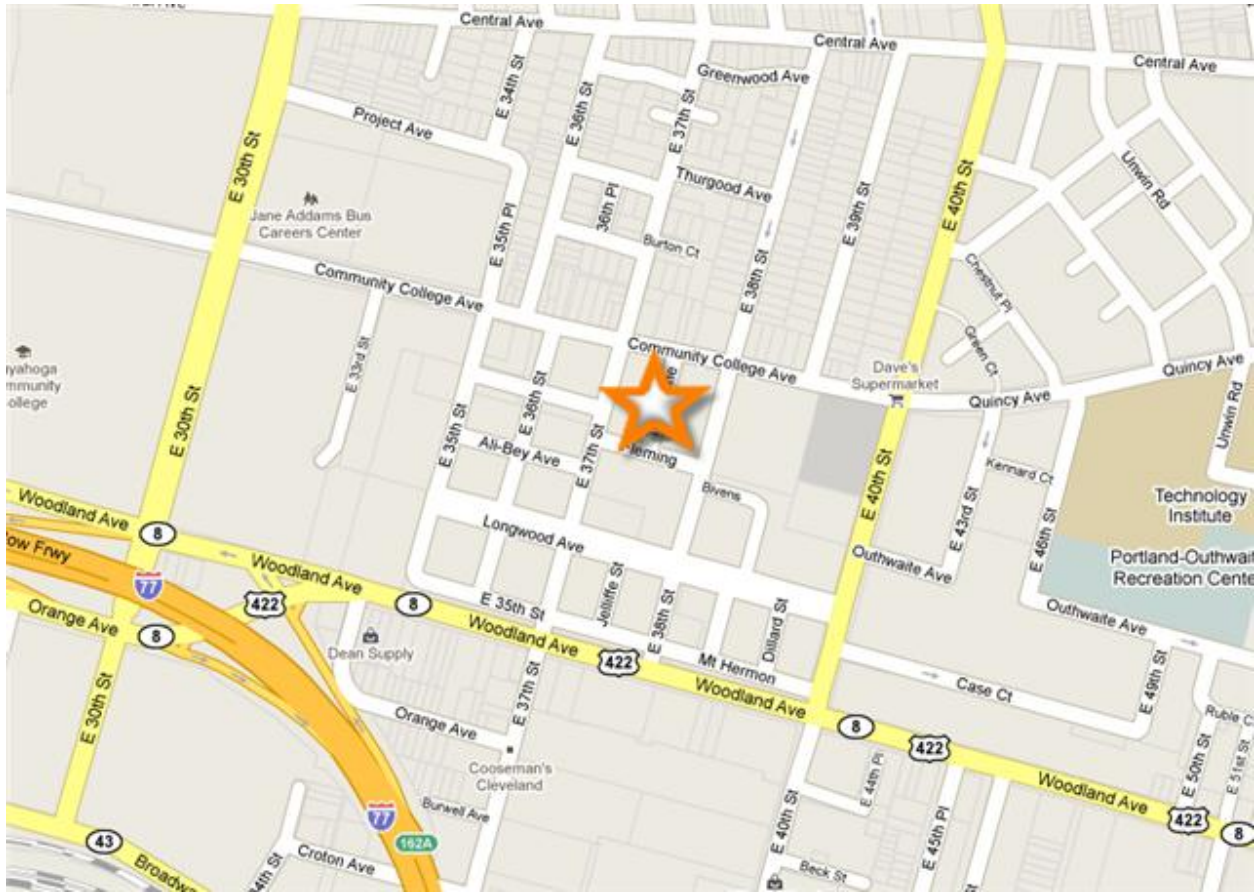

www.ArborParkVillage.com

3750 Fleming Avenue
Cleveland, OH 44115

Phone: 216.881.7702 | Fax: 216.881.0913 | TTY #: 800.750.0750

Directions

Arbor Park Village is just 30 blocks from downtown Cleveland and is next to Cuyahoga Community College. It is close to all area freeways and directly on major bus lines. Arbor Park Village is located between Community College Avenue and Woodland Avenue and between E. 35th and E. 40th streets, in Cleveland. Each unit has convenient curbside parking.